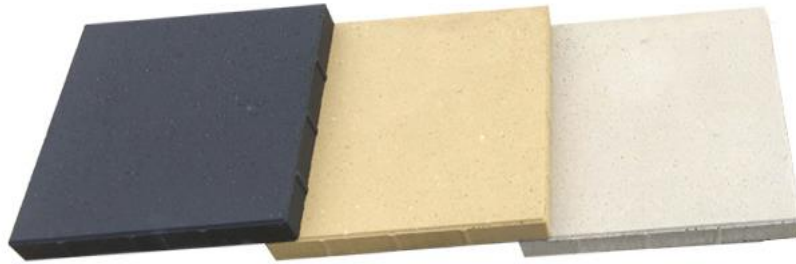

SUPER SOIL

Garden Centres

Pricelist effective
October 2019

FOLLOW US ON
FACEBOOK 

Phone Us

13 SOIL
(13 7645)

AUSTRAL BRICK - BROADWAY PAVERS

- 1 - CHARCOAL
- 2 - ALMOND
- 3 - SANDUNE

300 x 300mm
x 50mm Thick
\$5.40 each
(\$60.00 per m²)

400 x 400mm
x 45mm Thick
\$9.50 each
(\$59.40 per m²)

AUSTRAL BRICK - CAMINO PAVERS

- 1 - CHARCOAL
- 2 - ALMOND
- 3 - SANDUNE

50mm thick.
available in:
230 x 115mm
\$1.60 each
(\$53.33 per m²)

AUSTRAL BRICK - PAVING TILES

- 1 - CHARCOAL
- 2 - DESERT FAWN
- 3 - TITANIUM

40mm thick.
available in:
390 x 190mm
\$2.60 each
(\$37.15 per m²)

EXPOSED PEBBLE PAVERS

- 1 - CHARCOAL
- 2 - SANDSTONE

50mm thick.
available in:
450 x 450mm
\$14.50 each
(\$71.60 per m²)

CONCRETE SLABS

- 1 - CONCRETE

50mm thick.
available in:
300 x 300mm
\$7.50 each
450 x 450mm
\$13.00 each
600 x 600mm
\$18.00 each

BRIBIE EDGE BLOCKS

- 1 - CHARCOAL
- 2 - SANDSTONE
- 3 - LIMESTONE

Standard Unit