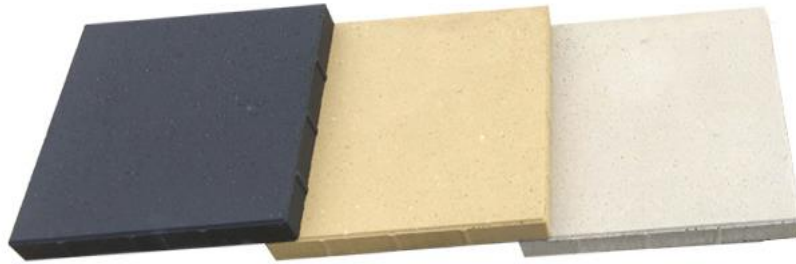

SUPERSOIL

Garden Centres

Pricelist effective
MARCH 2022

FOLLOW US ON
FACEBOOK 

Phone Us

13 SOIL
(13 7645)

AUSTRAL BRICK - BROADWAY PAVERS

- 1 - CHARCOAL
- 2 - ALMOND
- 3 - SANDUNE

300 x 300mm
x 50mm Thick
\$5.40 each
(\$60.00 per m²)

400 x 400mm
x 45mm Thick
\$9.50 each
(\$59.40 per m²)

AUSTRAL BRICK - CAMINO PAVERS

- 1 - CHARCOAL
- 2 - ALMOND
- 3 - SANDUNE

50mm thick.
available in:
230 x 115mm
\$1.60 each
(\$53.33 per m²)

AUSTRAL BRICK - PAVING TILES

- 1 - CHARCOAL
- 2 - DESERT FAWN
- 3 - TITANIUM

40mm thick.
available in:
390 x 190mm
\$2.60 each
(\$37.15 per m²)

EXPOSED PEBBLE PAVERS

- 1 - CHARCOAL
- 2 - SANDSTONE

50mm thick.
available in:
450 x 450mm
\$16.00 each
(\$80.00 per m²)

CONCRETE SLABS

- 1 - CONCRETE

50mm thick.
available in:
300 x 300mm
\$8.00 each
450 x 450mm
\$14.00 each
600 x 600mm
\$19.00 each

BRIBIE EDGE BLOCKS

- 1 - CHARCOAL
- 2 - SANDSTONE
- 3 - LIMESTONE

Standard Unit