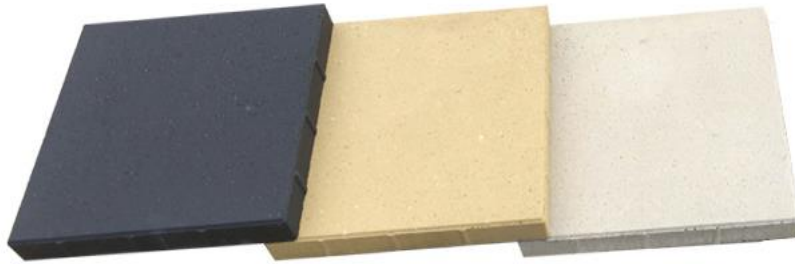

SUPER SOIL

Garden Centres

Pricelist effective
JUNE 2022

FOLLOW US ON
FACEBOOK 

Phone Us

13 SOIL
(13 7645)

AUSTRAL BRICK - BROADWAY PAVERS

- 1 - CHARCOAL
- 2 - ALMOND
- 3 - SANDUNE

300 x 300mm
x 50mm Thick
\$7.20 each
(\$80.00 per m²)

400 x 400mm
x 45mm Thick
\$10.50 each
(\$65.63 per m²)

AUSTRAL BRICK - CAMINO PAVERS

- 1 - CHARCOAL
- 2 - ALMOND
- 3 - SANDUNE

50mm thick.
available in:
230 x 115mm
\$1.60 each
(\$53.33 per m²)

AUSTRAL BRICK - PAVING TILES

- 1 - CHARCOAL
- 2 - DESERT FAWN
- 3 - TITANIUM

40mm thick.
available in:
390 x 190mm
\$2.60 each
(\$37.15 per m²)

EXPOSED PEBBLE PAVERS

- 1 - CHARCOAL
- 2 - SANDSTONE

50mm thick.
available in:
450 x 450mm
\$14.50 each
(\$71.60 per m²)

CONCRETE SLABS

- 1 - CONCRETE

50mm thick.
available in:
300 x 300mm
\$8.00 each
450 x 450mm
\$14.00 each
600 x 600mm
\$19.00 each

BRIBIE EDGE BLOCKS

- 1 - CHARCOAL
- 2 - SANDSTONE
- 3 - LIMESTONE

Standard Unit